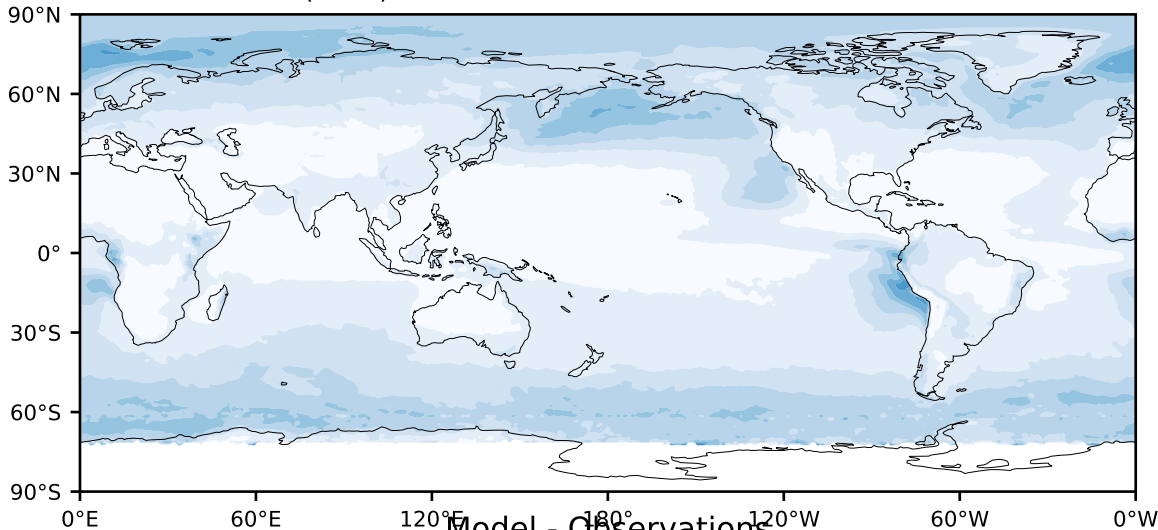

MODIS Simulator (None)

%

Max 100.00
Mean 12.34
Min 0.00

95.0
85.0
75.0
65.0
55.0
45.0
35.0
25.0
15.0
5.0

Model - Observations