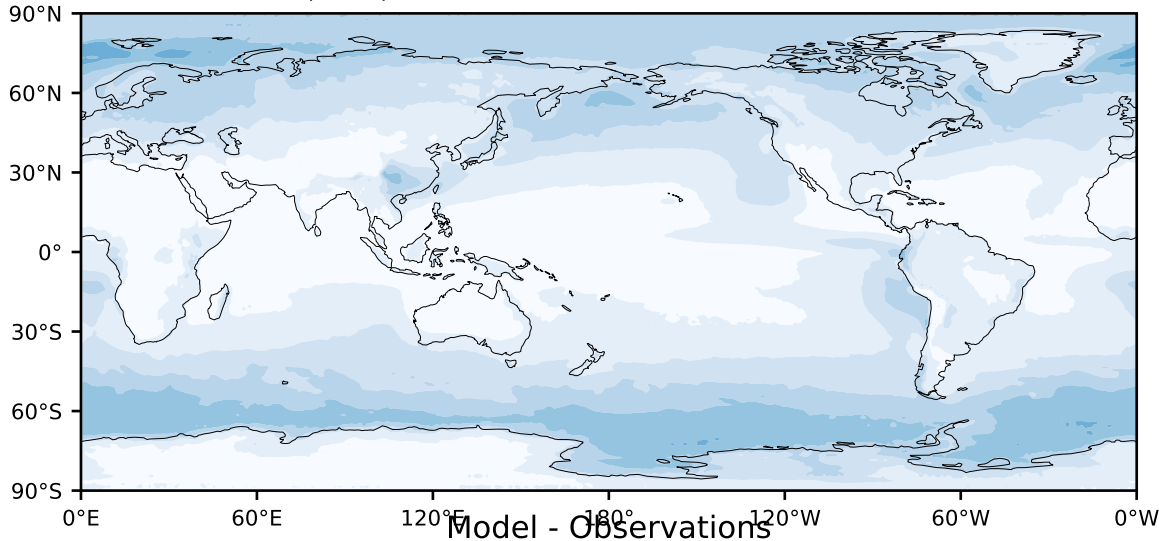

MODIS Simulator (None)

%

Max 55.45
Mean 12.93
Min 0.04

95.0
85.0
75.0
65.0
55.0
45.0
35.0
25.0
15.0
5.0