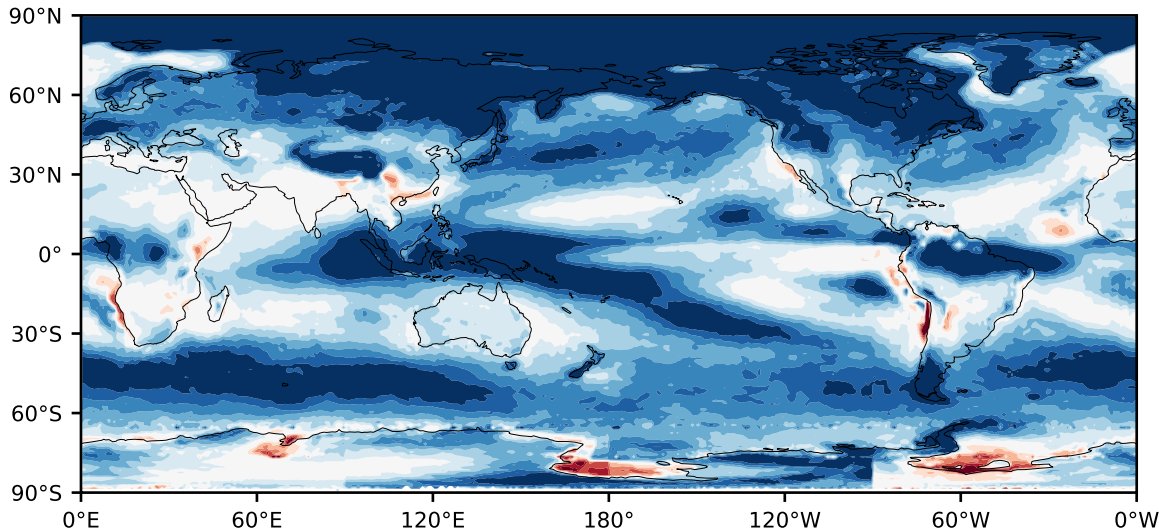

Model - Observations

Max 66.91
Mean 18.47
Min -63.47

RMSE 22.39
CORR 0.86