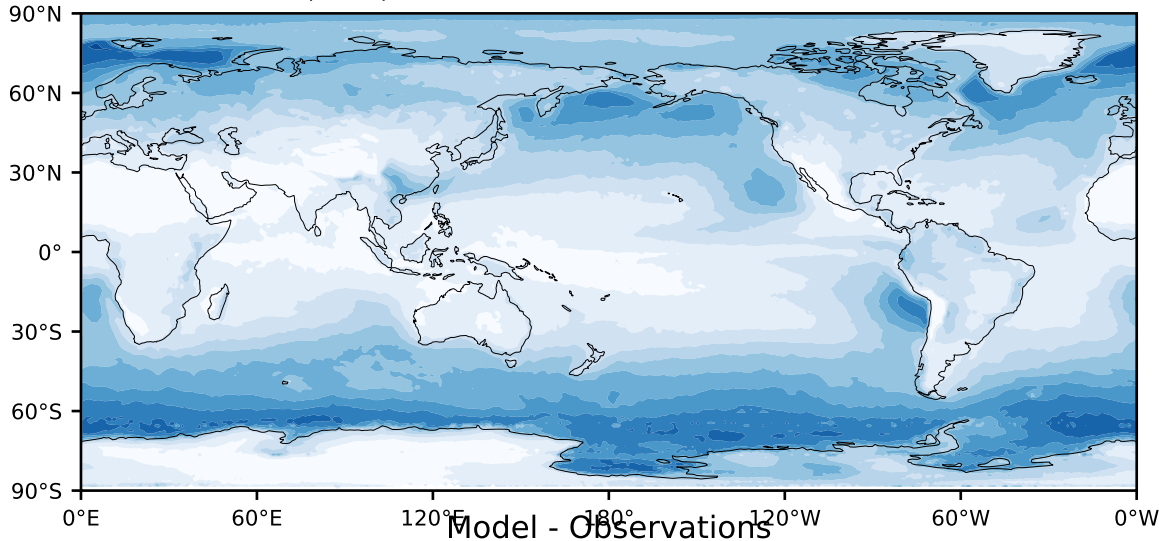

MODIS Simulator (None)

%

Max 89.20
Mean 25.84
Min 0.00

Model - Observations