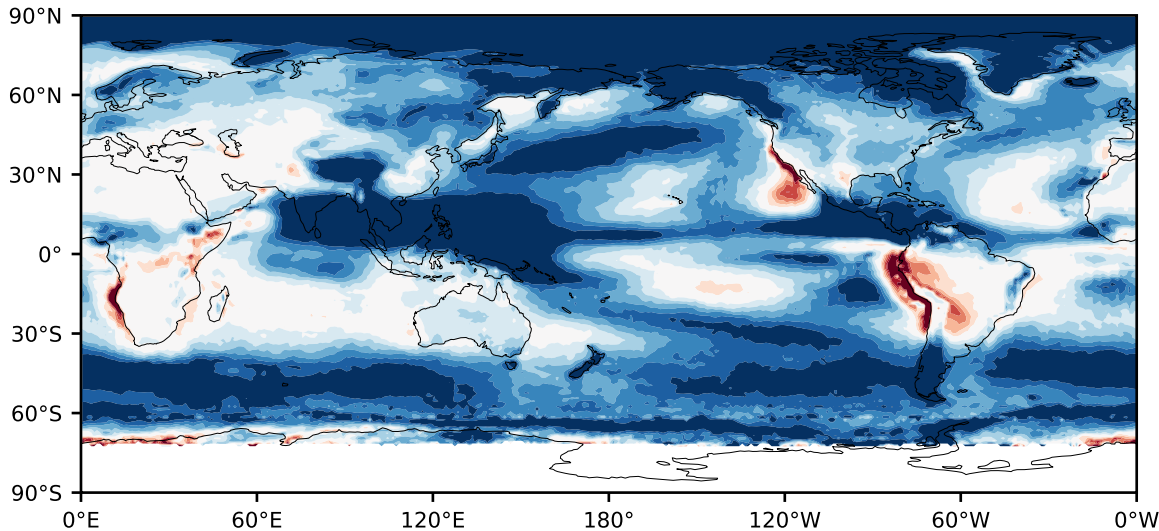

Model - Observations

Max 76.39
Mean 18.14
Min -91.98

RMSE 23.88
CORR 0.79