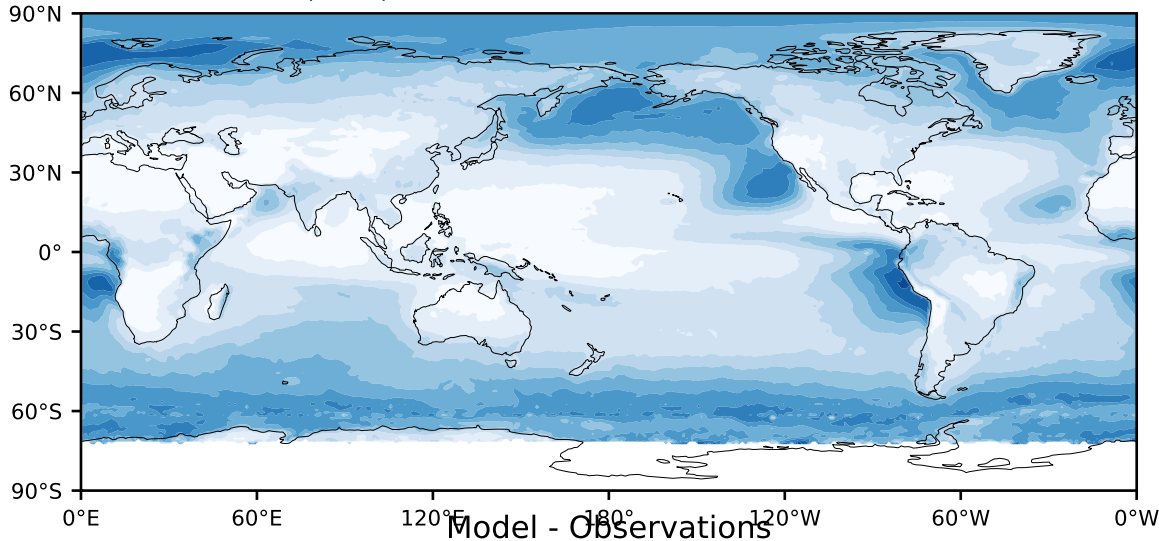

MODIS Simulator (None)

%

Max 100.00
Mean 26.54
Min 0.00

Model - Observations