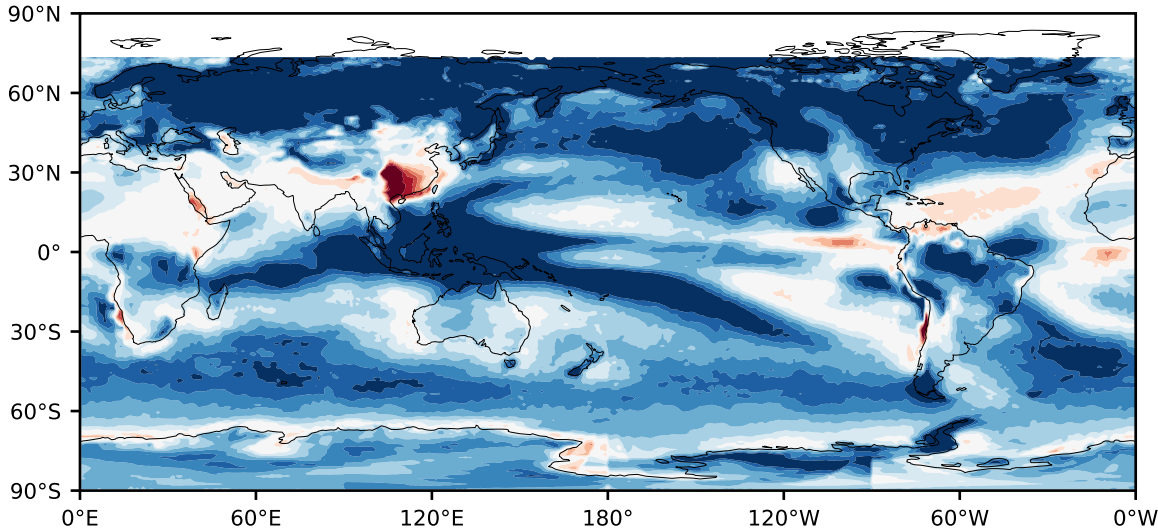

Model - Observations

Max 73.59
Mean 19.18
Min -57.81

RMSE 23.75
CORR 0.83