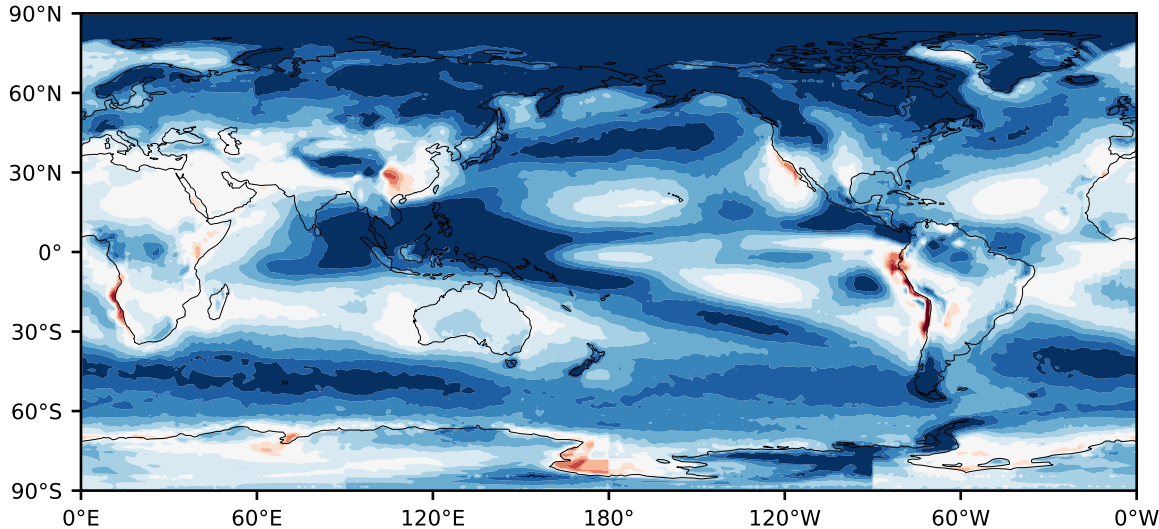

# Model - Observations

Max 69.03  
Mean 18.24  
Min -61.81

RMSE 21.65  
CORR 0.87