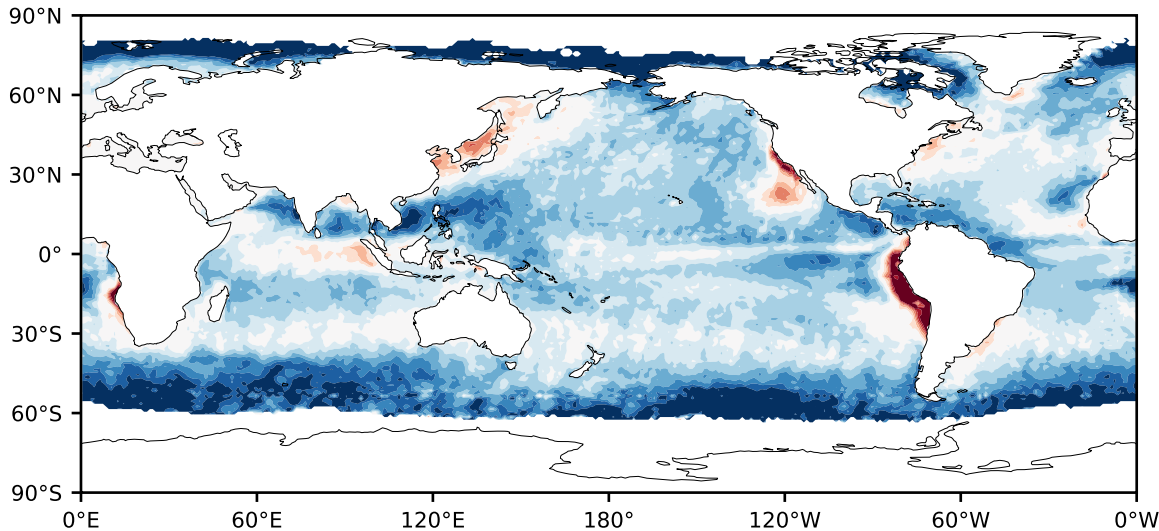

Model - Observations

Max 74.96
Mean 12.09
Min -83.71

RMSE 16.45
CORR 0.75