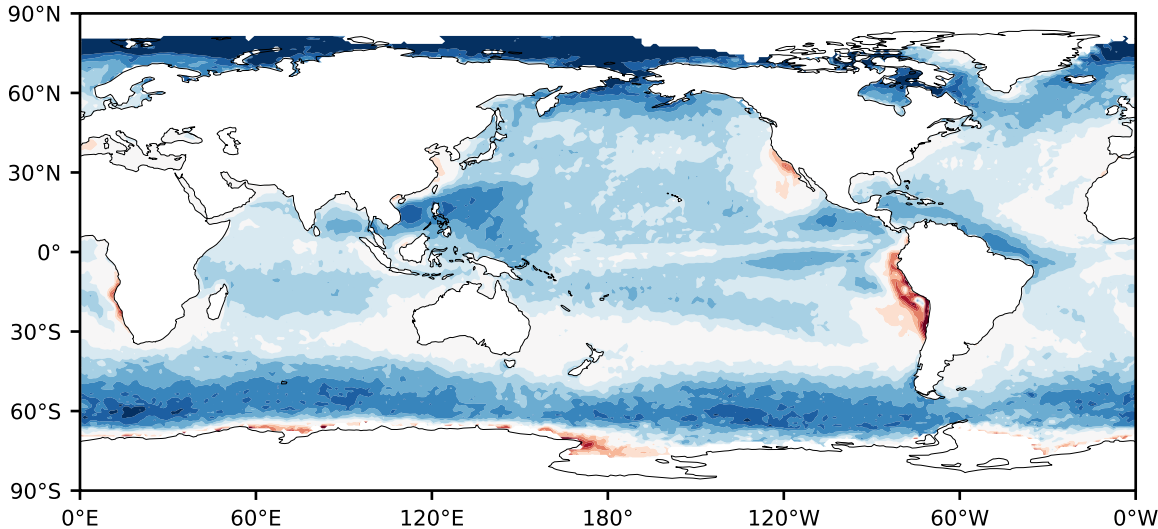

Model - Observations

Max 63.26
Mean 10.39
Min -74.27

RMSE 13.33
CORR 0.87