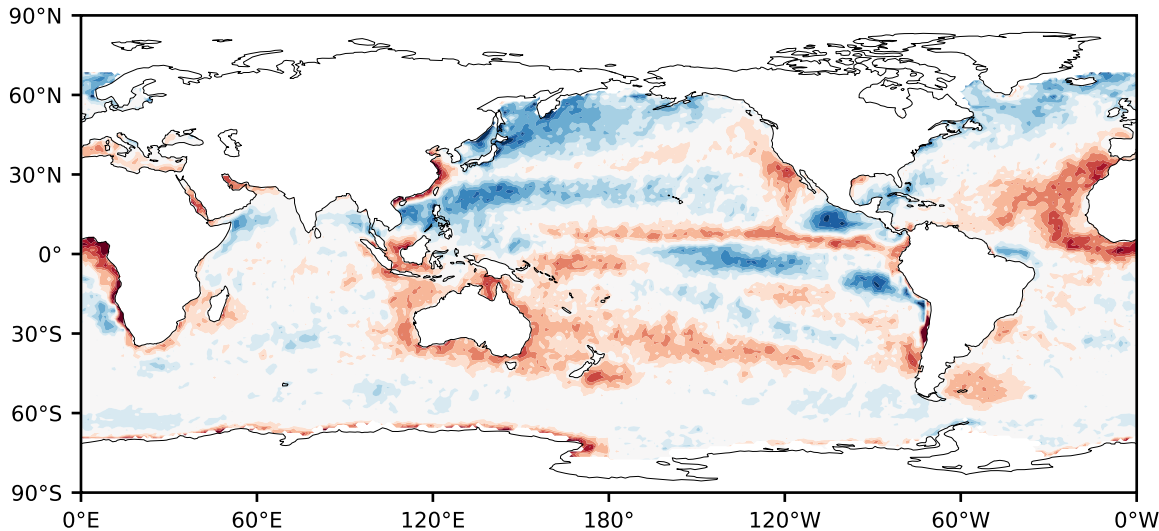

Model - Observations

Max 57.34
Mean -0.62
Min -80.36

RMSE 9.69
CORR 0.90