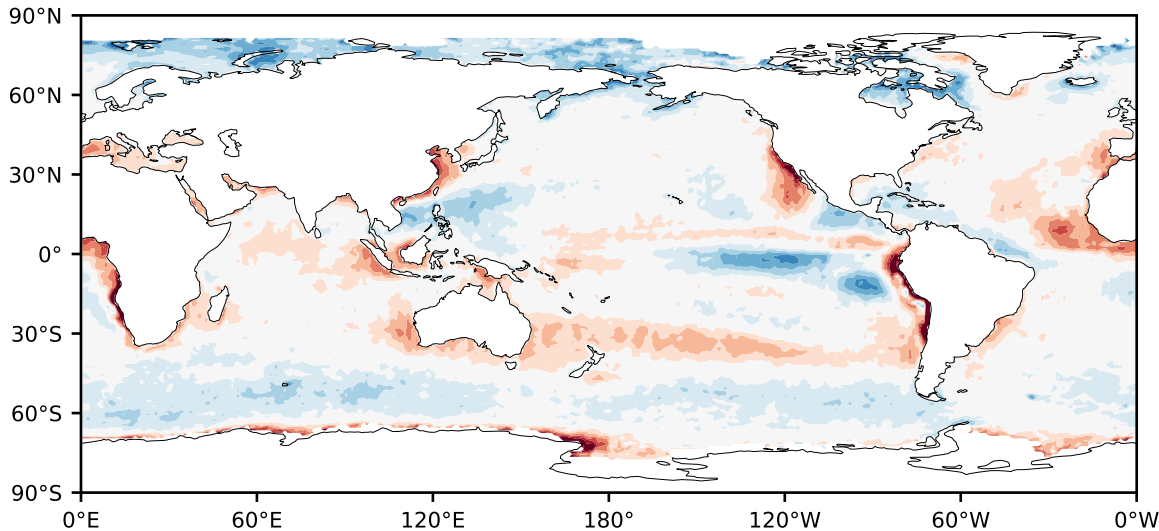

Model - Observations

Max 39.95
Mean -0.36
Min -73.05

RMSE 7.76
CORR 0.93