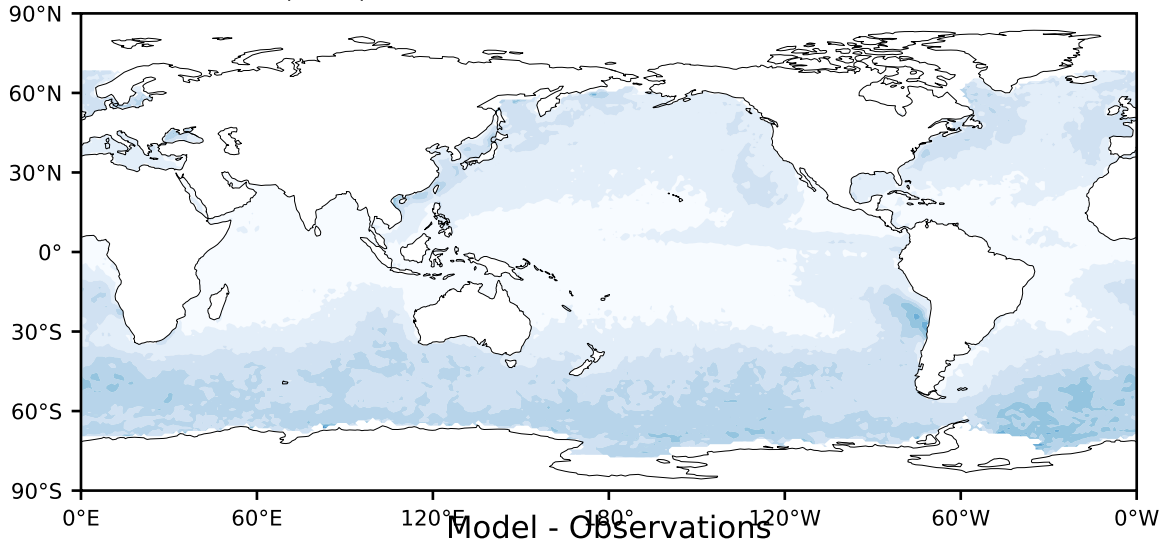

MISR Simulator (None)

%

Max 78.48  
Mean 11.41  
Min 0.00

95.0  
85.0  
75.0  
65.0  
55.0  
45.0  
35.0  
25.0  
15.0  
5.0