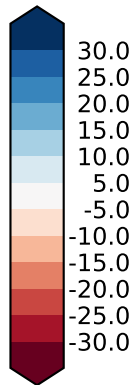

# Model - Observations

Max 0.00  
Mean -11.14  
Min -78.48

RMSE 13.95  
CORR nan