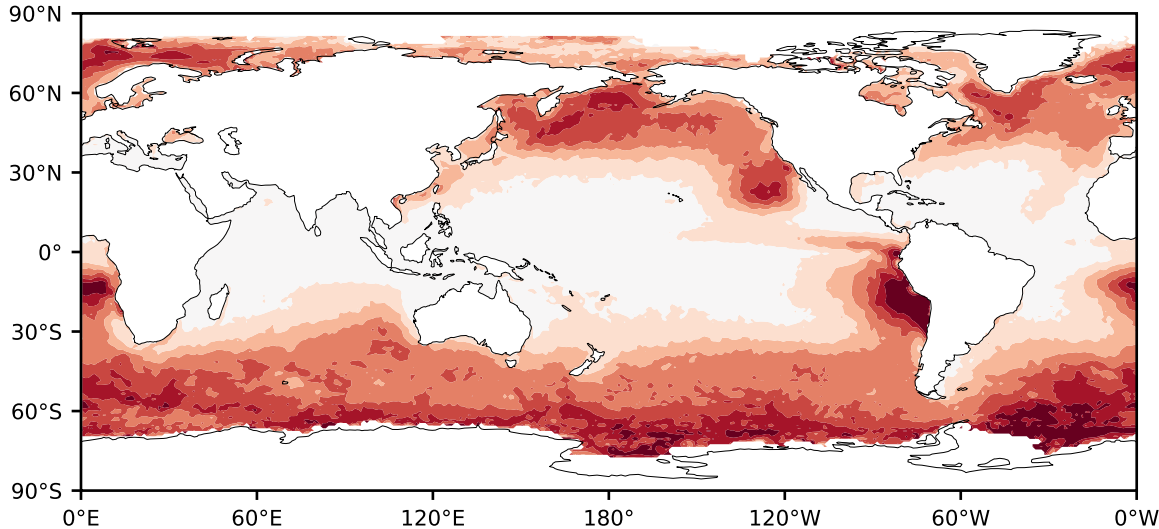

# Model - Observations

Max 0.00  
Mean -11.14  
Min -78.48

RMSE 13.95  
CORR nan