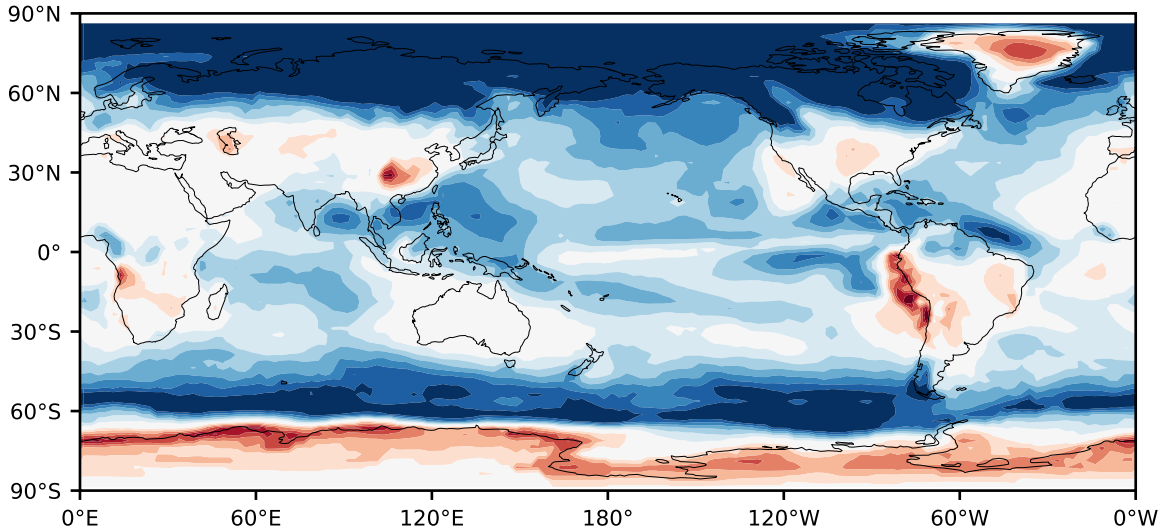

# Model - Observations

Max 60.87  
Mean 11.46  
Min -39.52

RMSE 17.60  
CORR 0.72