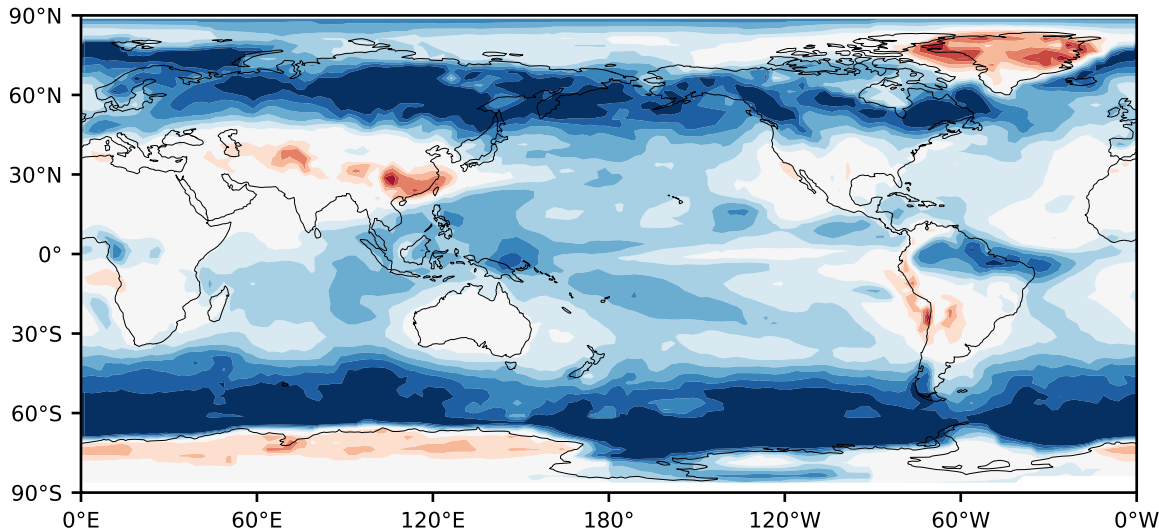

Model - Observations

Max 57.03
Mean 12.11
Min -31.17

RMSE 17.03
CORR 0.77