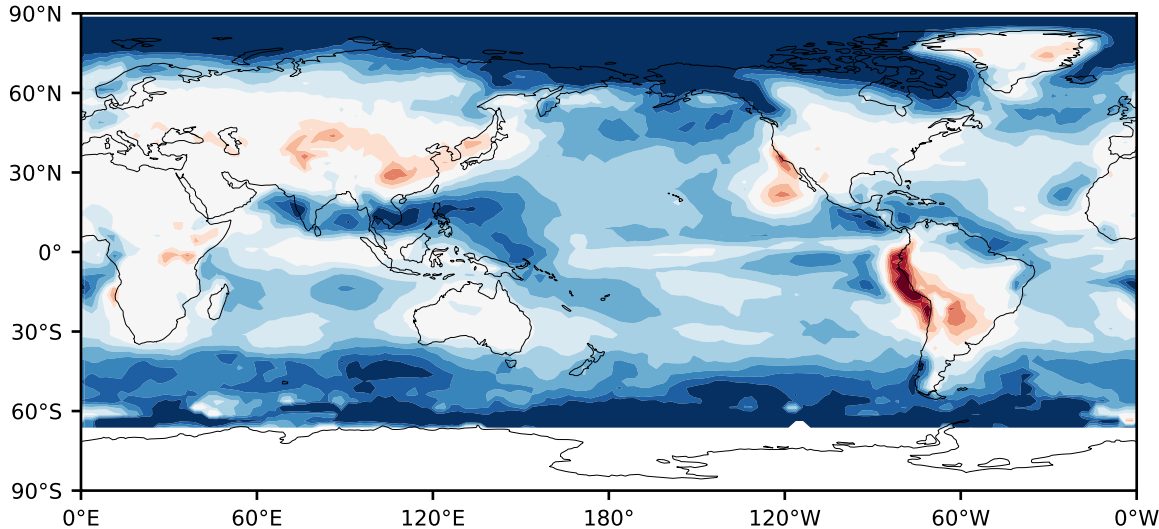

Model - Observations

Max 72.03
Mean 12.63
Min -45.58

RMSE 17.61
CORR 0.76