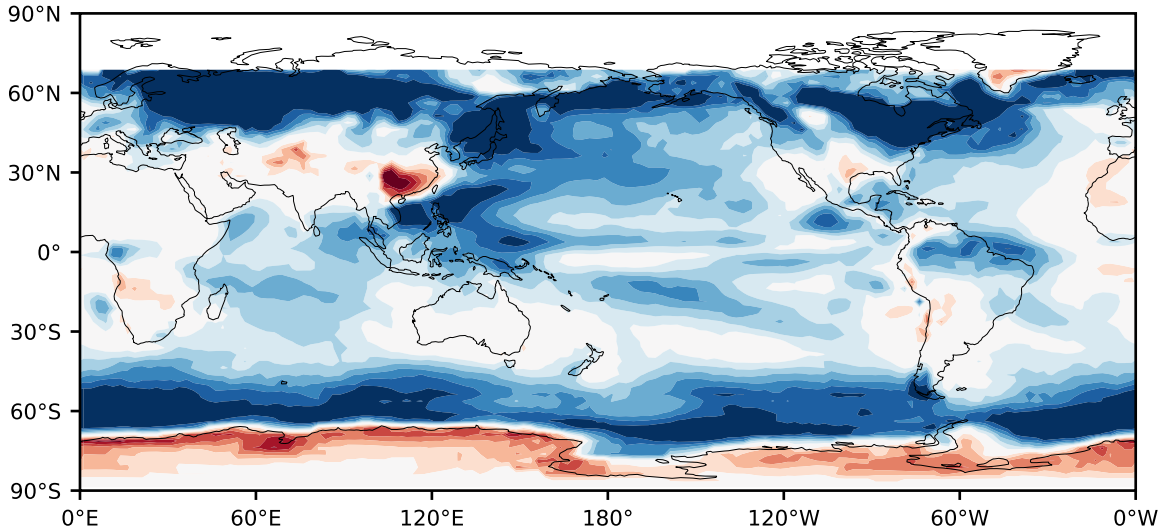

# Model - Observations

Max 66.69  
Mean 11.90  
Min -42.66

RMSE 17.75  
CORR 0.74