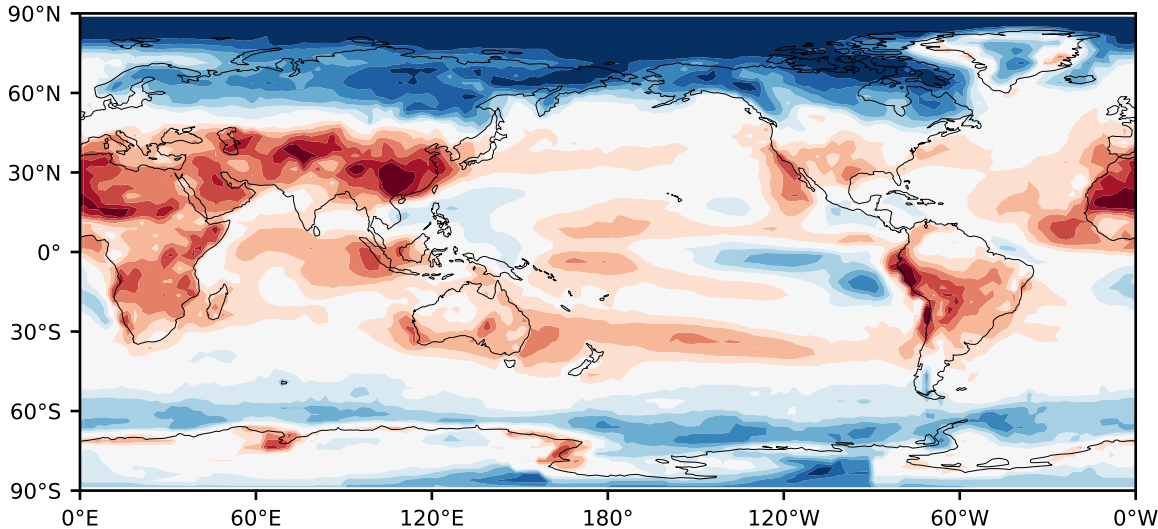

Model - Observations

Max 43.61
Mean -2.15
Min -55.17

RMSE 12.60
CORR 0.85