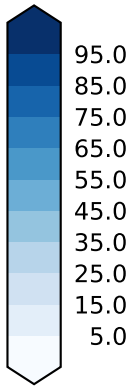

CALIPSO-GOCCP (200701-201001)

%
Max 99.15
Mean 67.16
Min 14.90

Model - Observations