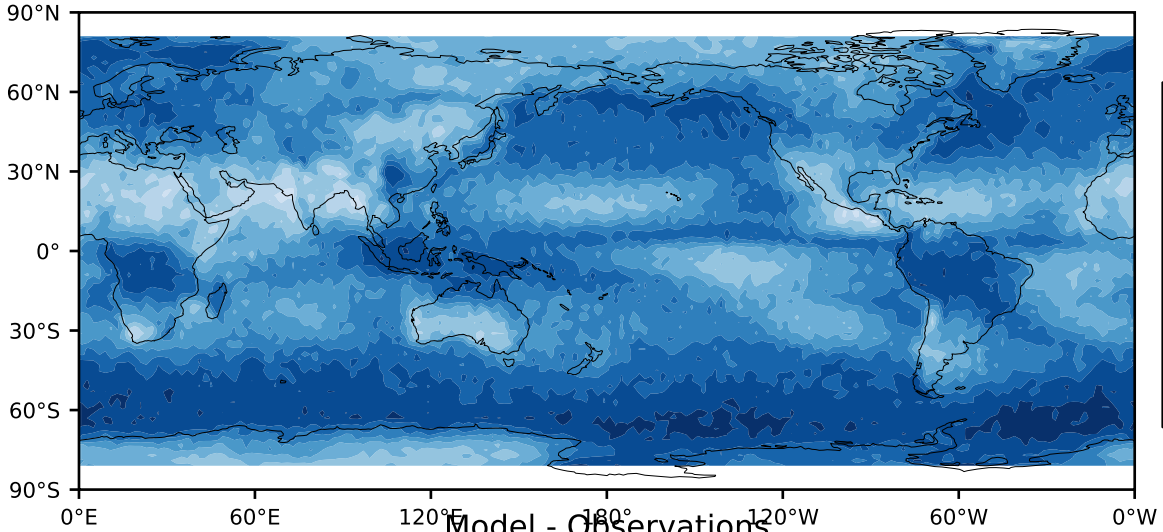

CALIPSO-GOCCP (200701-201001)

%
Max 99.13
Mean 67.78
Min 20.14

Model - Observations