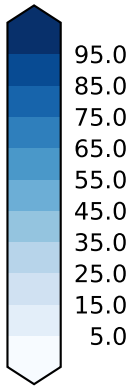

CALIPSO-GOCCP (200701-201001)

%
Max 99.13
Mean 67.78
Min 20.14

Model - Observations