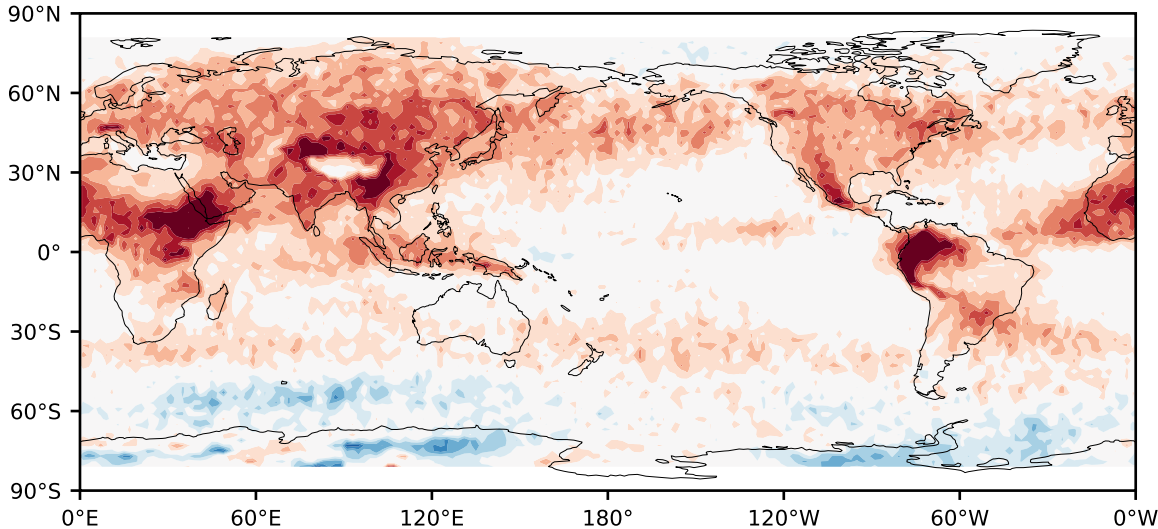

Model - Observations

Max 31.38
Mean -7.23
Min -64.96

RMSE 11.11
CORR 0.69