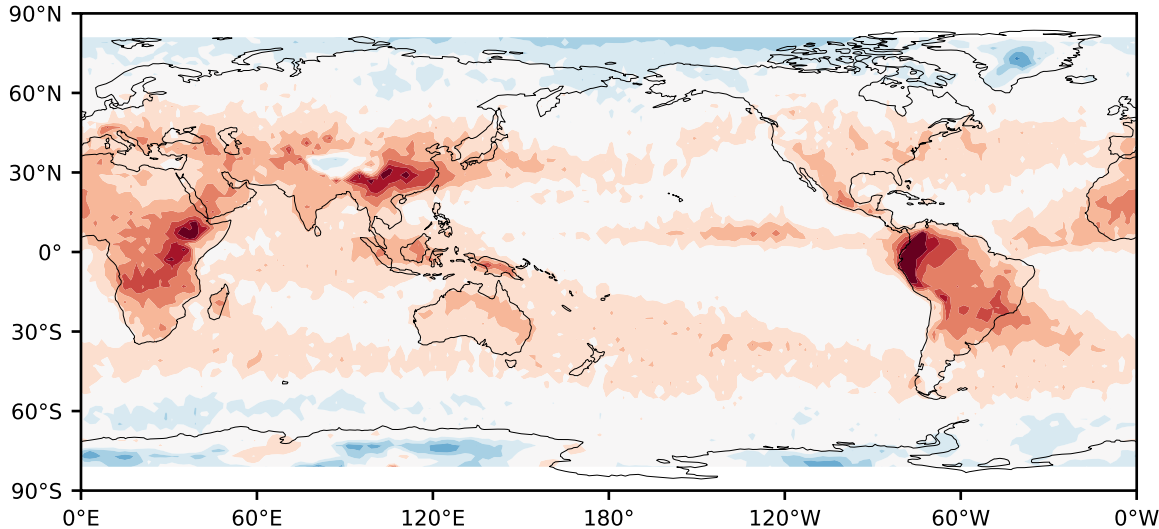

Model - Observations

Max 21.89
Mean -5.51
Min -56.39

RMSE 8.48
CORR 0.84