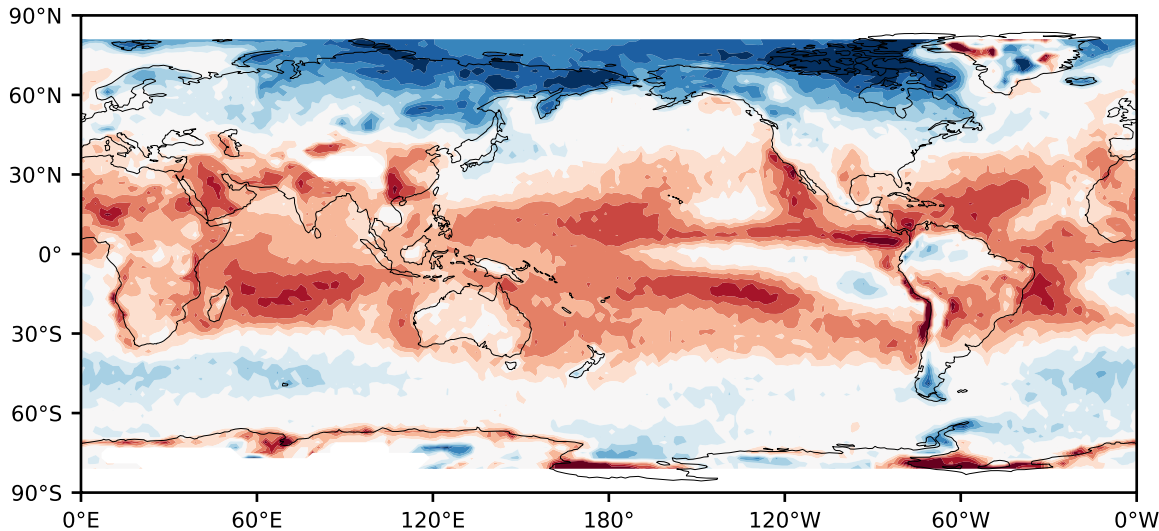

Model - Observations

Max 48.89
Mean -5.98
Min -62.06

RMSE 13.62
CORR 0.88