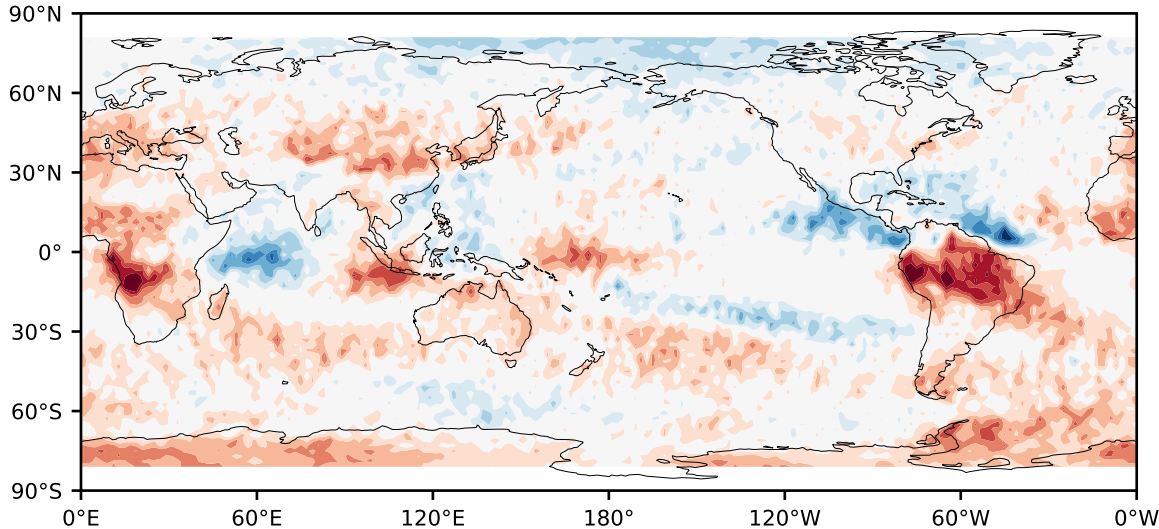

Model - Observations

Max 34.19
Mean -2.84
Min -39.36

RMSE 8.47
CORR 0.86