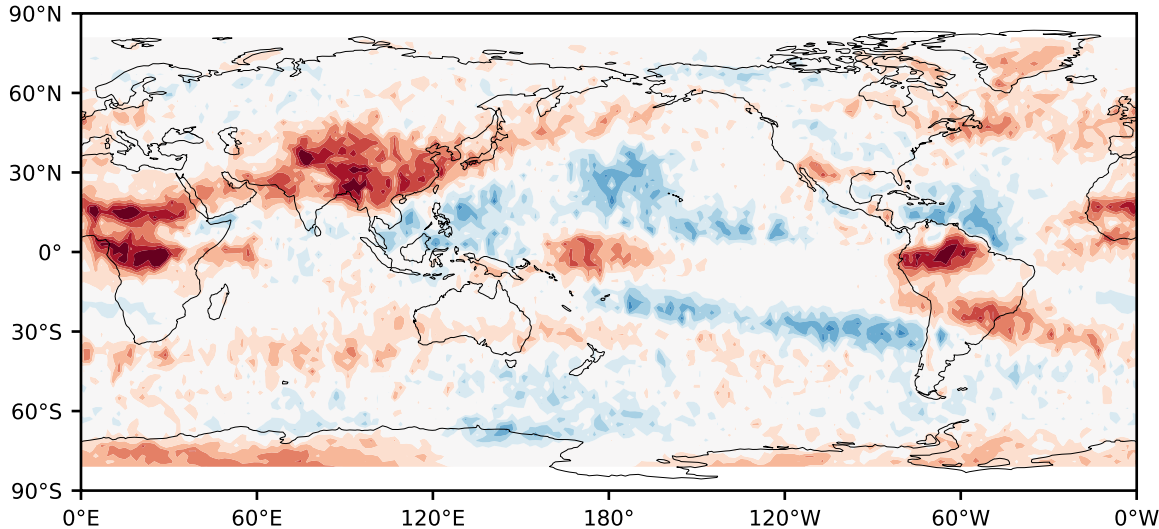

# Model - Observations

Max 26.49  
Mean -2.44  
Min -41.44

RMSE 9.13  
CORR 0.88