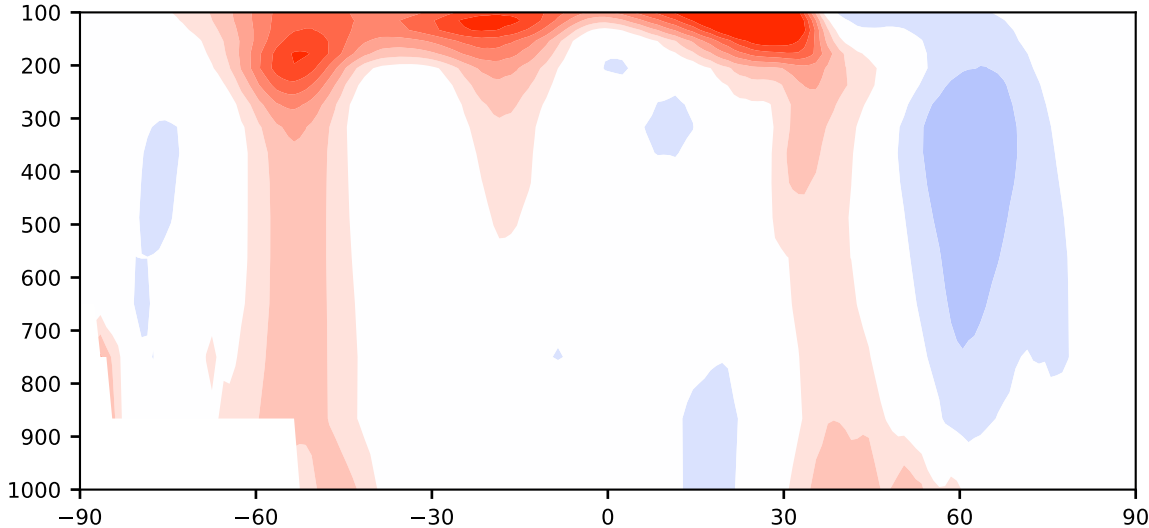

Model - Observations

Max 12.71
Mean 0.48
Min -2.89

RMSE 2.96
CORR 0.98