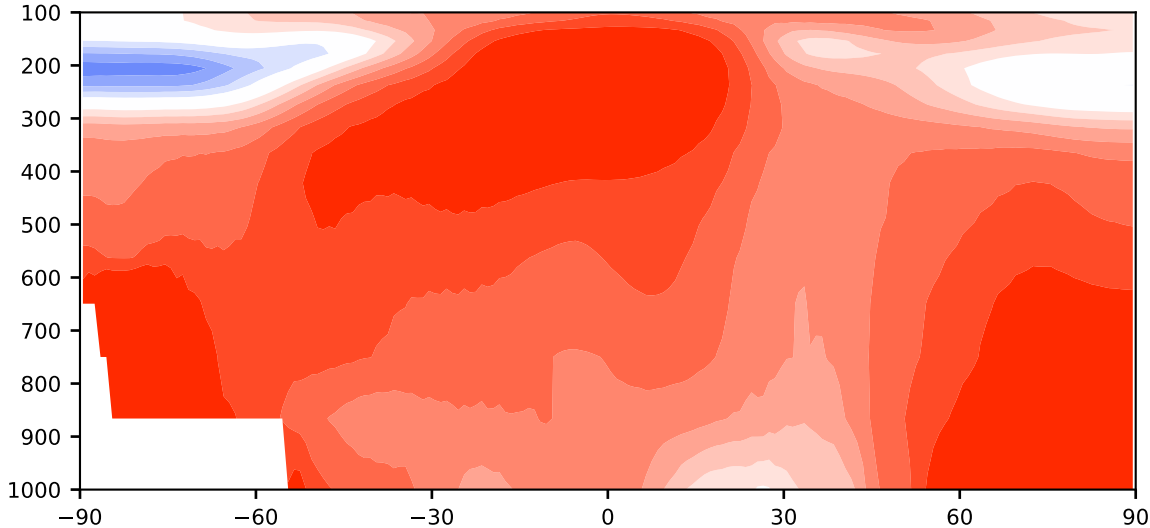

# Model - Observations

Max 18.39  
Mean 5.61  
Min -4.68

RMSE 5.75  
CORR 1.00