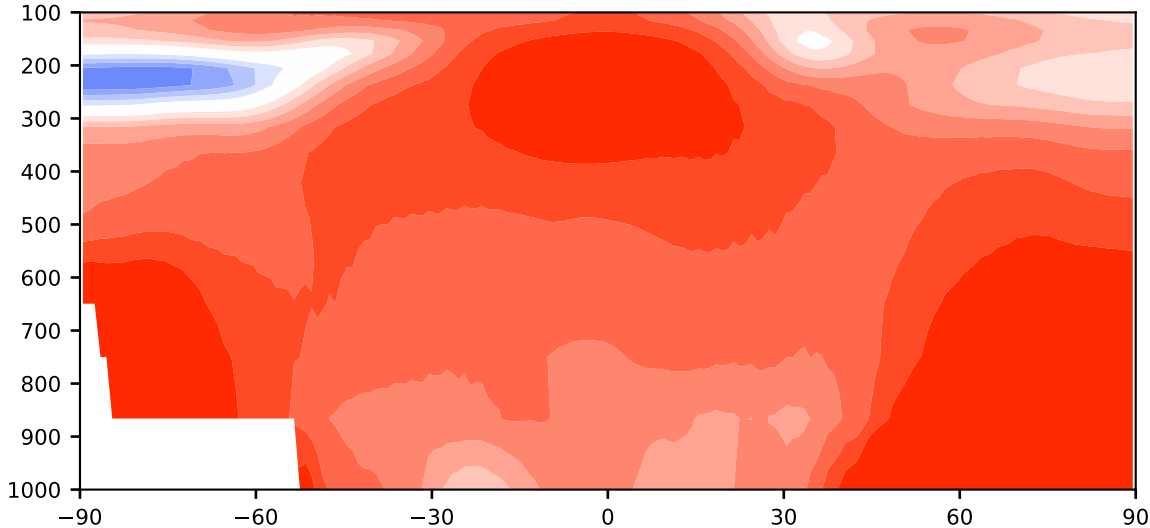

# Model - Observations

Max 26.47  
Mean 6.08  
Min -4.88

RMSE 5.85  
CORR 1.00