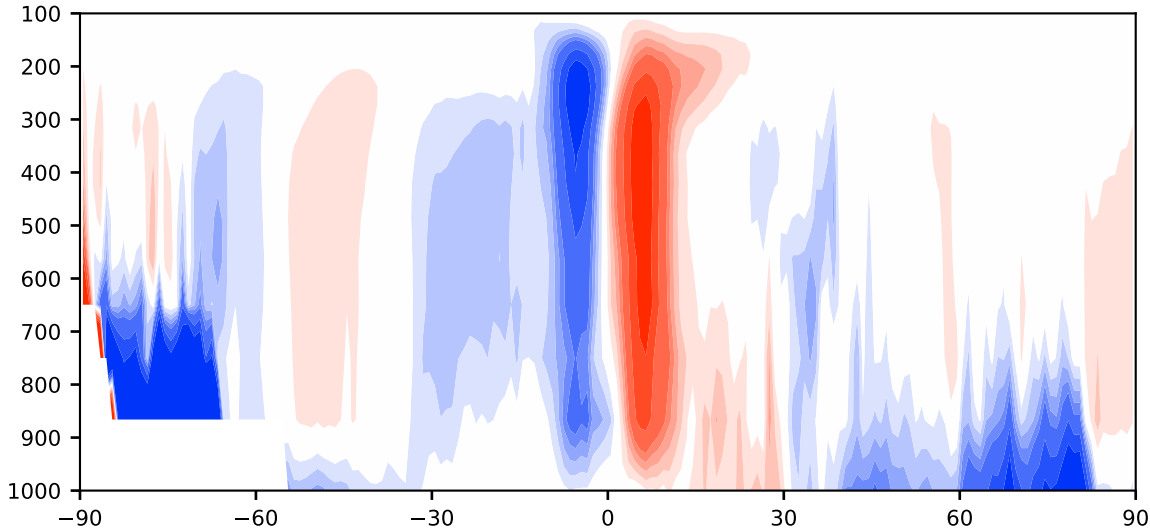

Model - Observations

Max 78.78
Mean -1.52
Min -103.90

RMSE 6.78
CORR 0.76