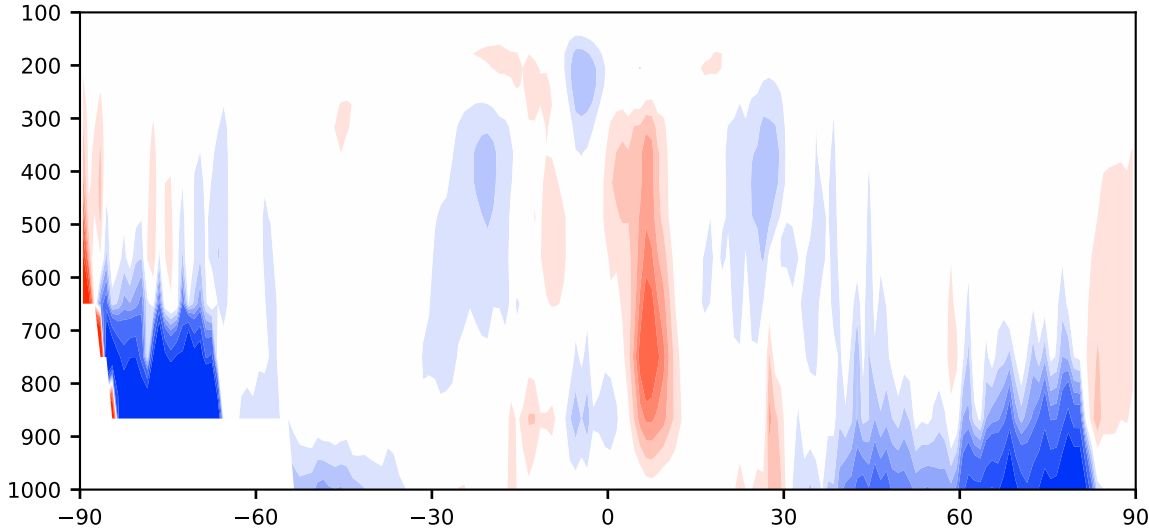

Model - Observations

Max 58.14
Mean -1.45
Min -86.34