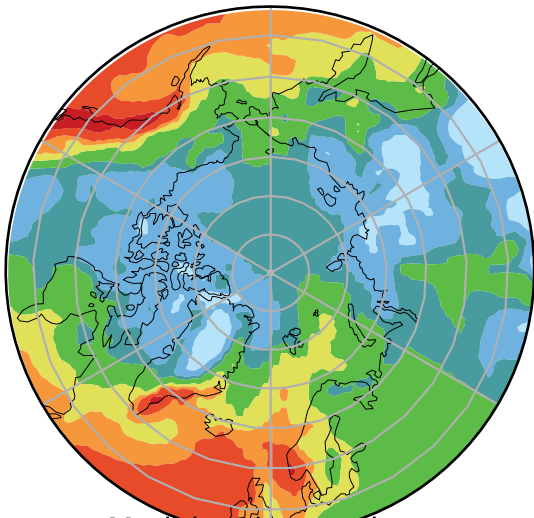

DECKv1b\_P1\_2081-2100 (2081-2100)  
mm/day

Max	11.56
Mean	2.59
Min	0.52

Model - Observations