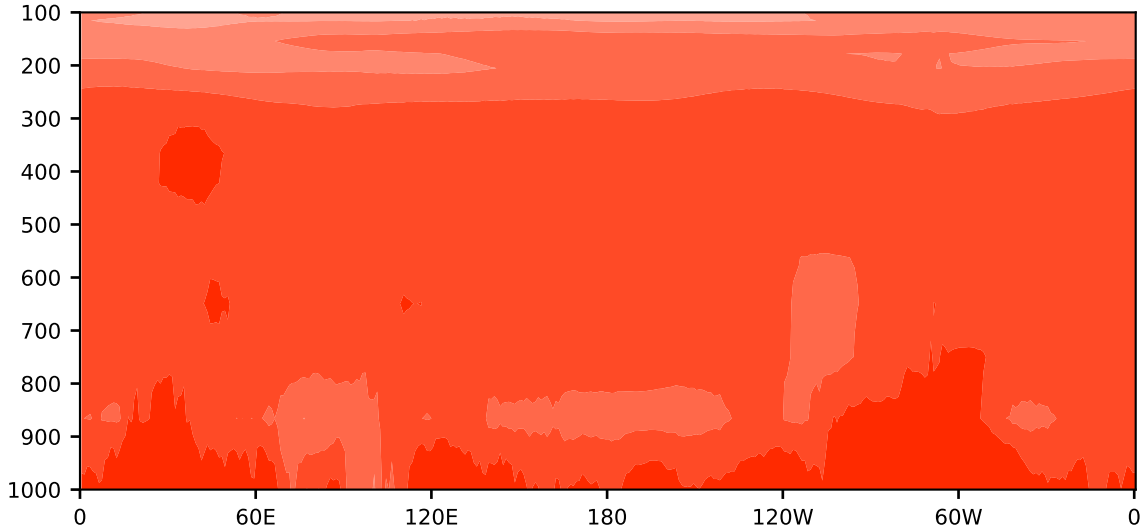

Model - Observations

Max 14.49
Mean 6.41
Min 3.70

RMSE 5.99
CORR 1.00