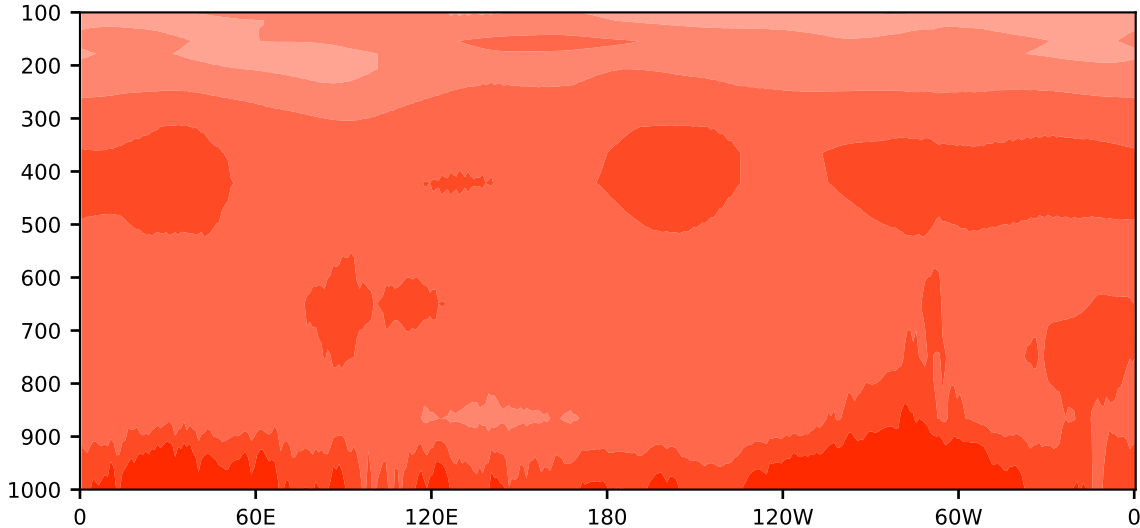

Model - Observations

Max 11.83
Mean 5.77
Min 3.18

RMSE 5.36
CORR 1.00