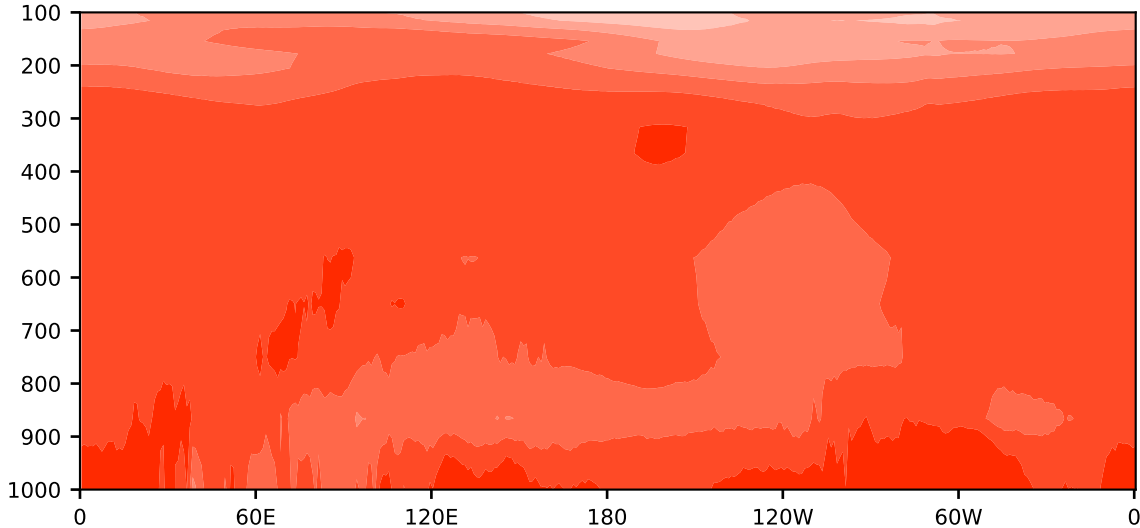

Model - Observations

Max 13.26
Mean 6.18
Min 2.43

RMSE 5.77
CORR 1.00