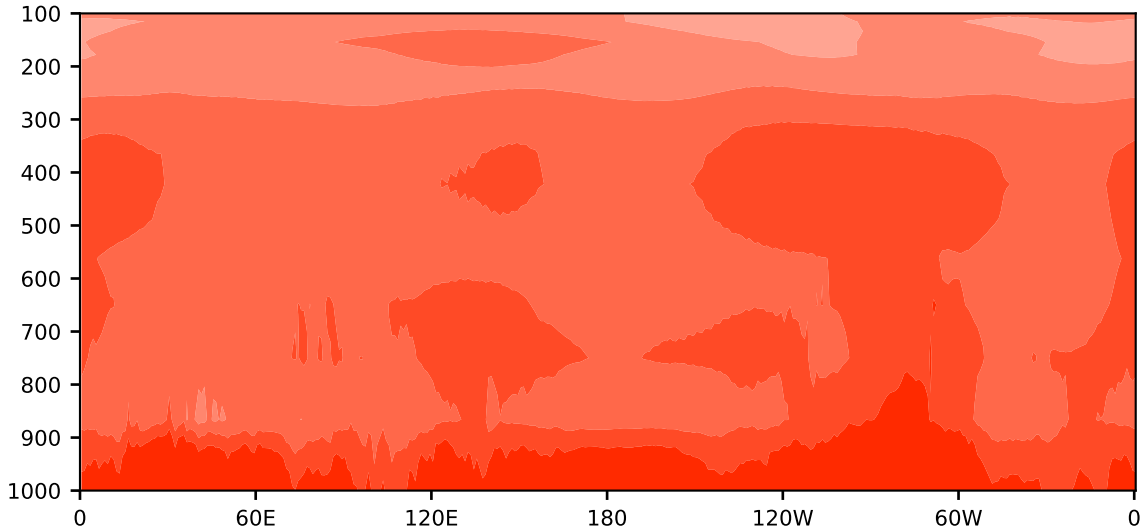

# Model - Observations

Max 11.60  
Mean 6.02  
Min 3.16

RMSE 5.54  
CORR 1.00