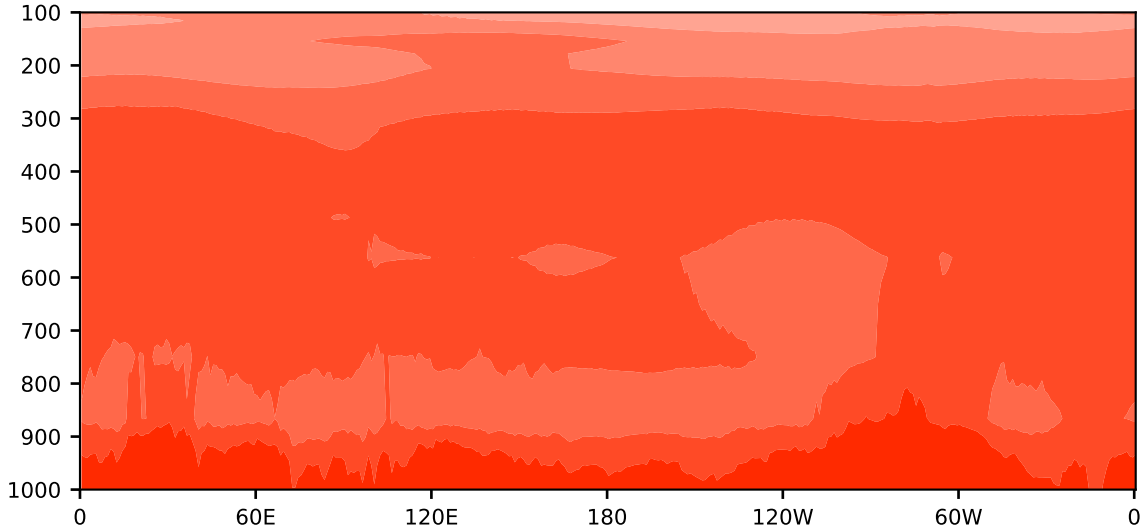

# Model - Observations

Max 13.08  
Mean 6.18  
Min 3.29

RMSE 5.71  
CORR 1.00