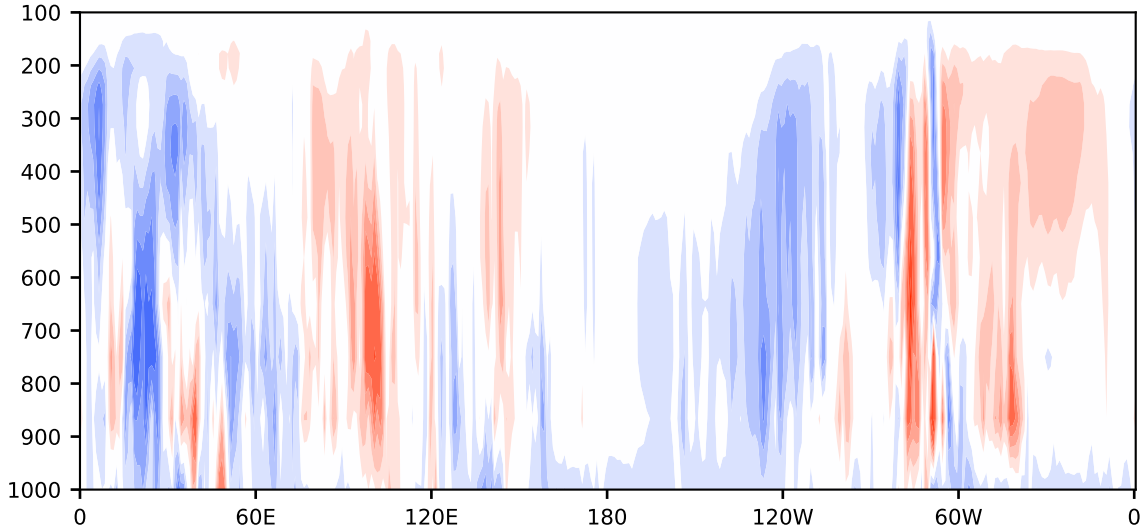

Model - Observations

Max 23.34
Mean -0.45
Min -13.27

RMSE 3.04
CORR 0.73