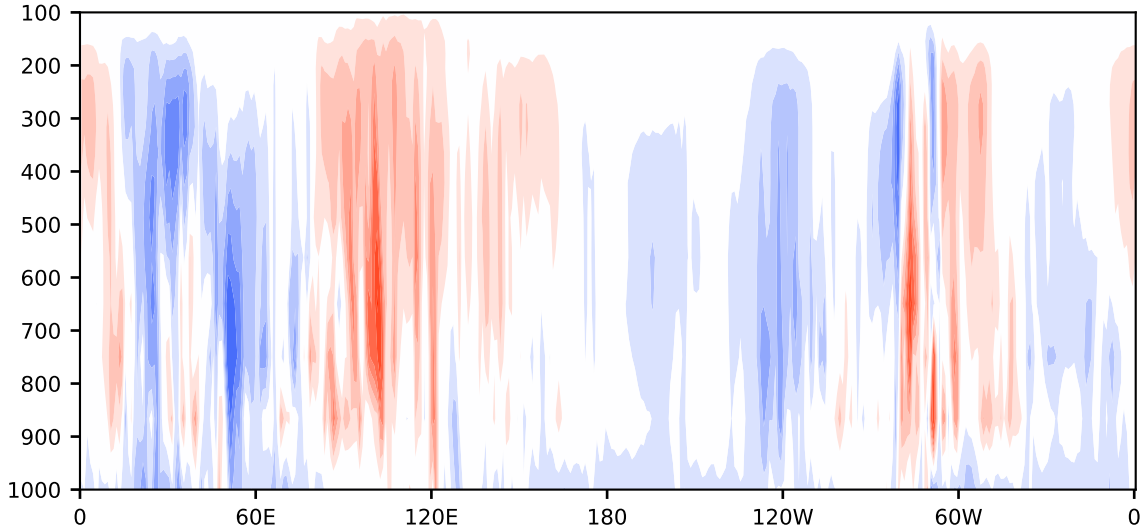

# Model - Observations

Max 21.23  
Mean -0.45  
Min -12.48

RMSE 3.10  
CORR 0.60