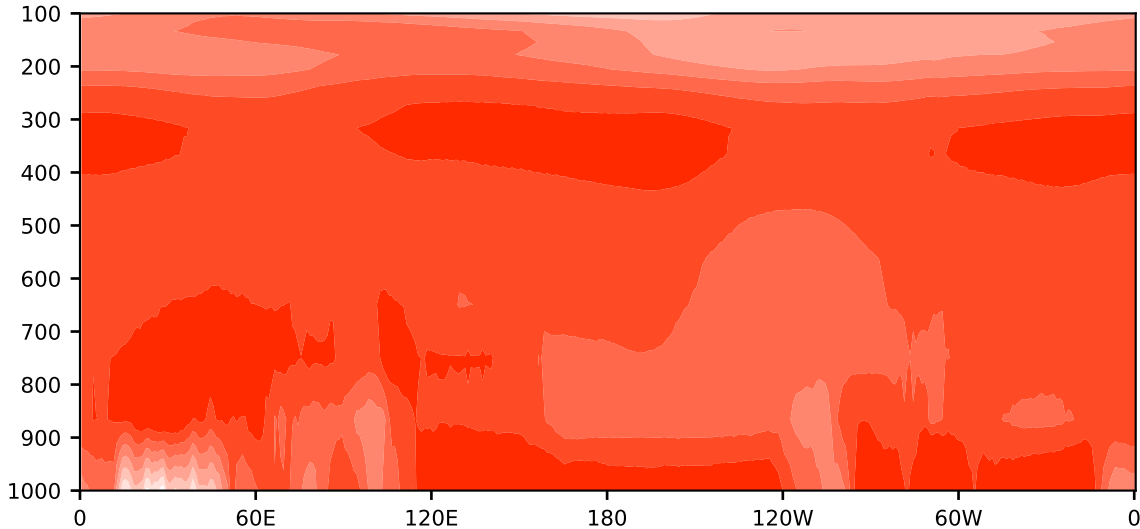

Model - Observations

Max 12.94
Mean 6.22
Min 0.39

RMSE 5.90
CORR 1.00