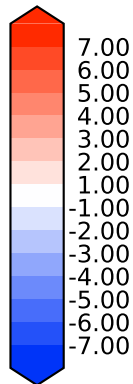

Model - Observations

Max 12.94
Mean 6.22
Min 0.39

RMSE 5.90
CORR 1.00