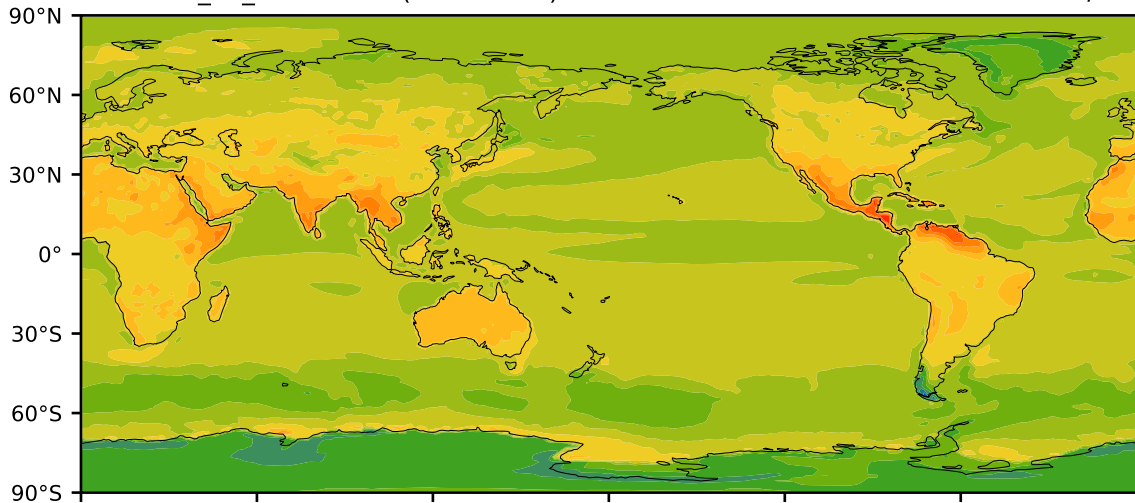

DECKv1b\_P1\_2081-2100 (2081-2100)

W/m<sup>2</sup>

Max 169.00  
Mean 18.29  
Min -87.52

WHOI OAFIUX (1980-2005) Model - Observations W m<sup>-2</sup>