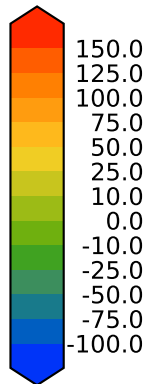

DECKv1b\_P1\_2081-2100 (2081-2100)

W/m<sup>2</sup>

Max 169.00  
Mean 18.29  
Min -87.52

WHOI OAFIUX (1980-2005) Model - Observations W m<sup>-2</sup>