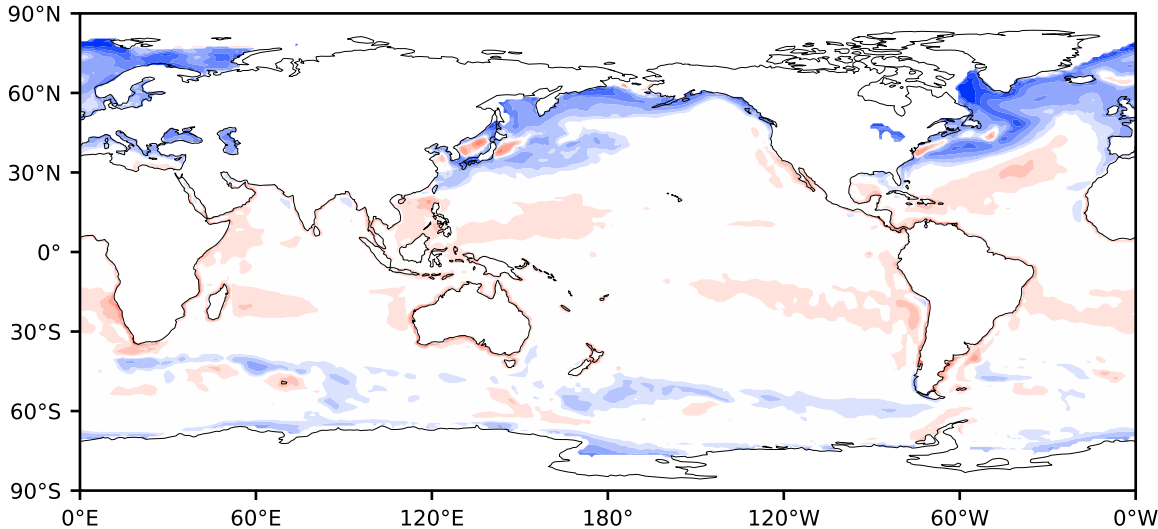

Model - Observations

Max 150.69
Mean -0.49
Min -158.46

RMSE 14.01
CORR 0.67