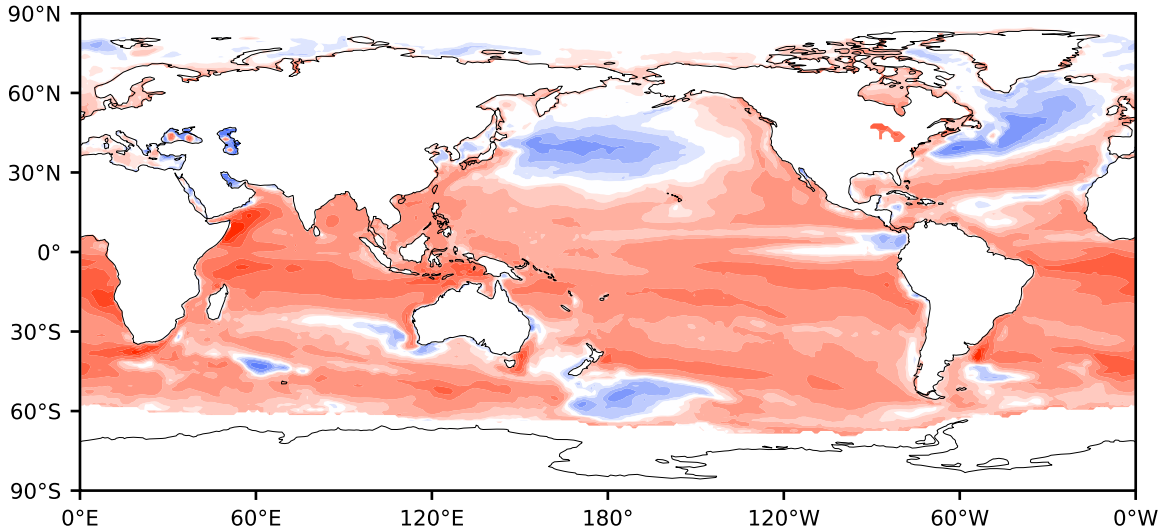

Model - Observations

Max 218.70
Mean 29.26
Min -158.32

RMSE 41.36
CORR 0.89