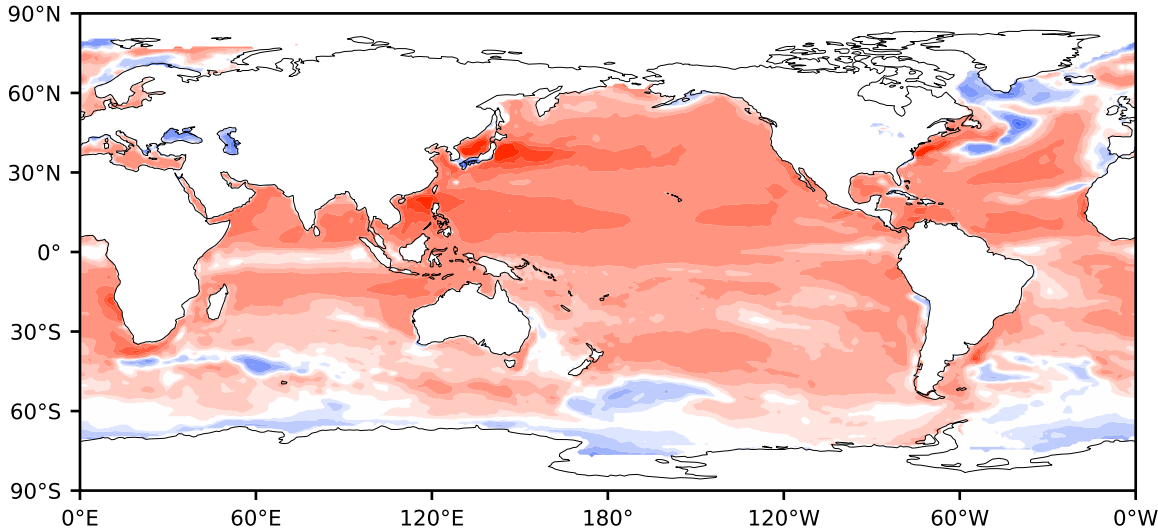

Model - Observations

Max 308.88
Mean 29.83
Min -131.39

RMSE 40.49
CORR 0.92