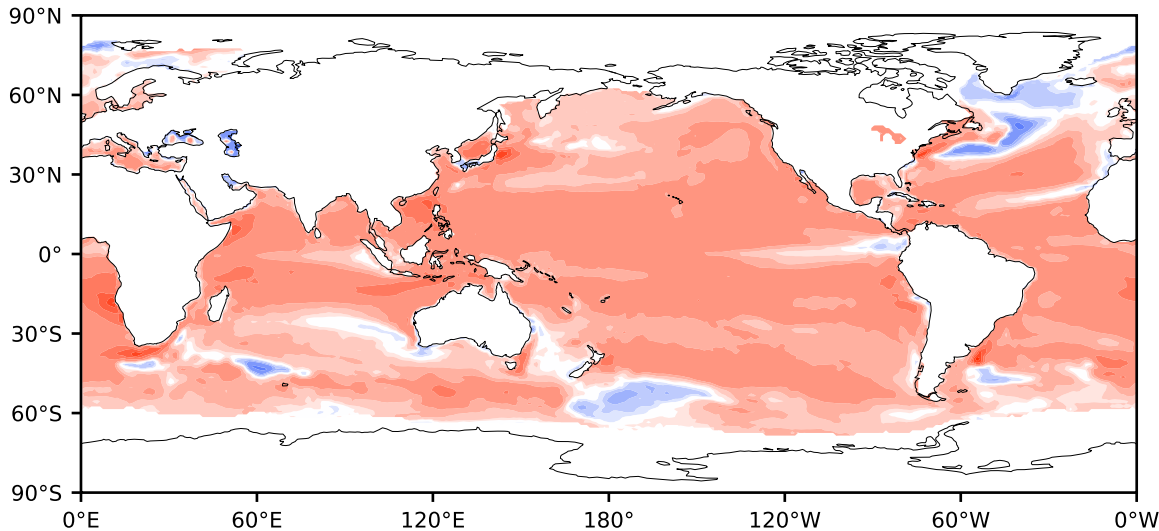

Model - Observations

Max 187.76
Mean 29.34
Min -126.23

RMSE 35.14
CORR 0.91