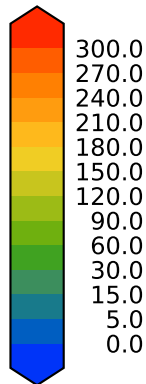

DECKv1b\_P1\_2081-2100 (2081-2100)

W/m<sup>2</sup>

Max 313.05  
Mean 97.96  
Min -0.69

WHOI OAFIux (1980-2005) Model - Observations W m<sup>-2</sup>