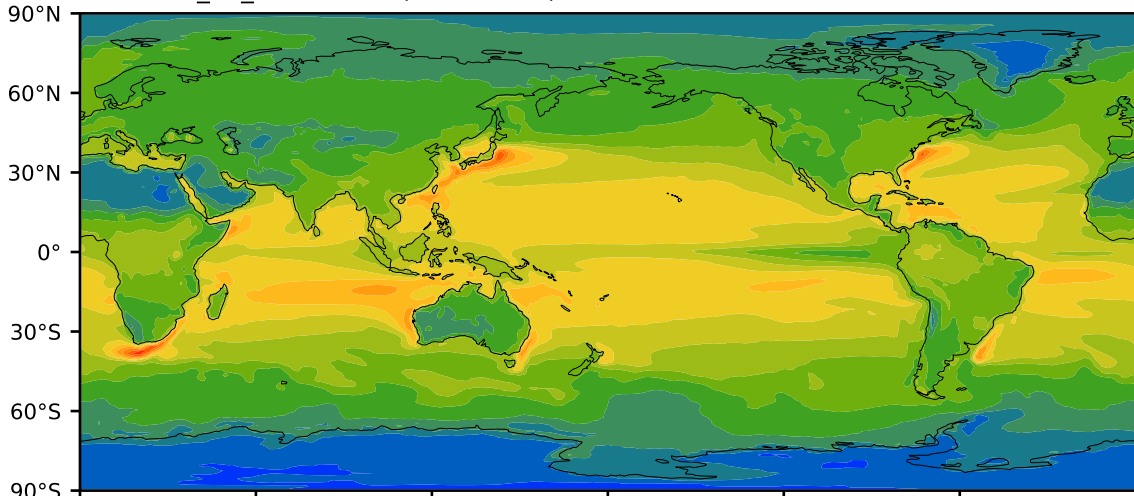

DECKv1b\_P1\_2081-2100 (2081-2100)

W/m<sup>2</sup>

Max 313.05  
Mean 97.96  
Min -0.69

WHOI OAFIux (1980-2005) Model - Observations W m<sup>-2</sup>