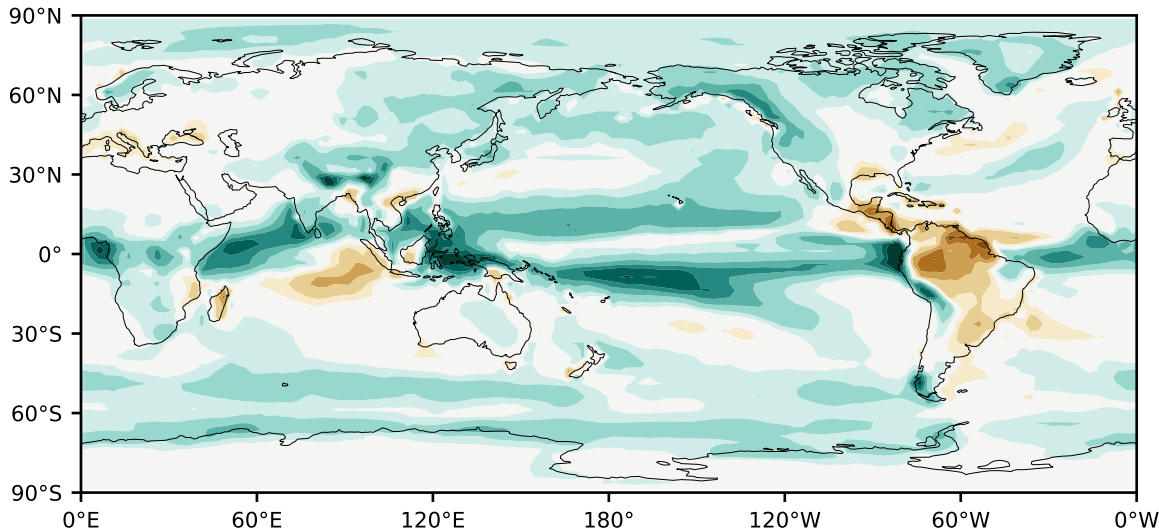

Model - Observations

Max 10.34
Mean 0.69
Min -5.84

RMSE 1.37
CORR 0.84