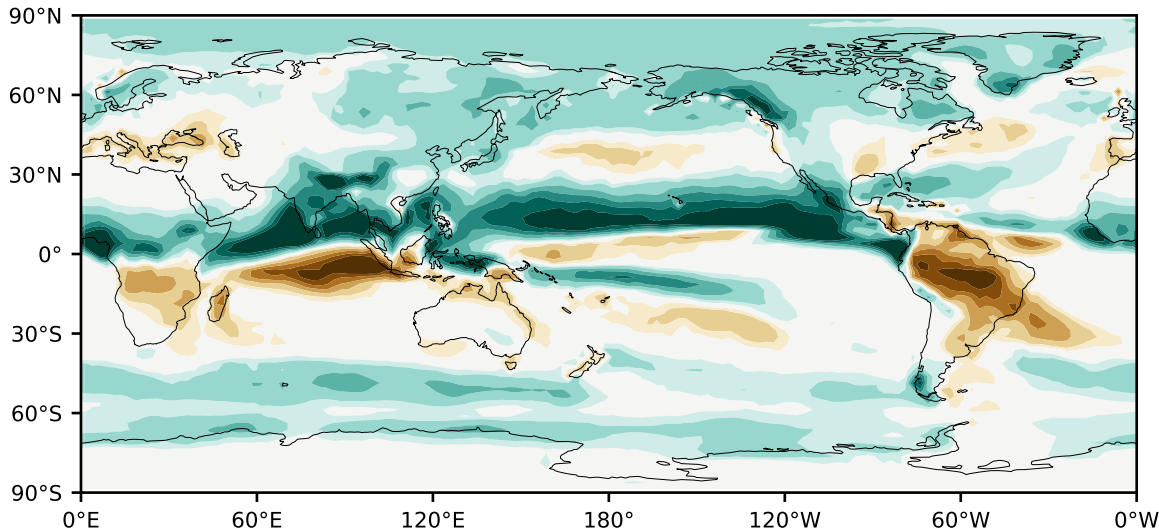

Model - Observations

Max 12.49
Mean 0.67
Min -7.66

RMSE 2.04
CORR 0.74