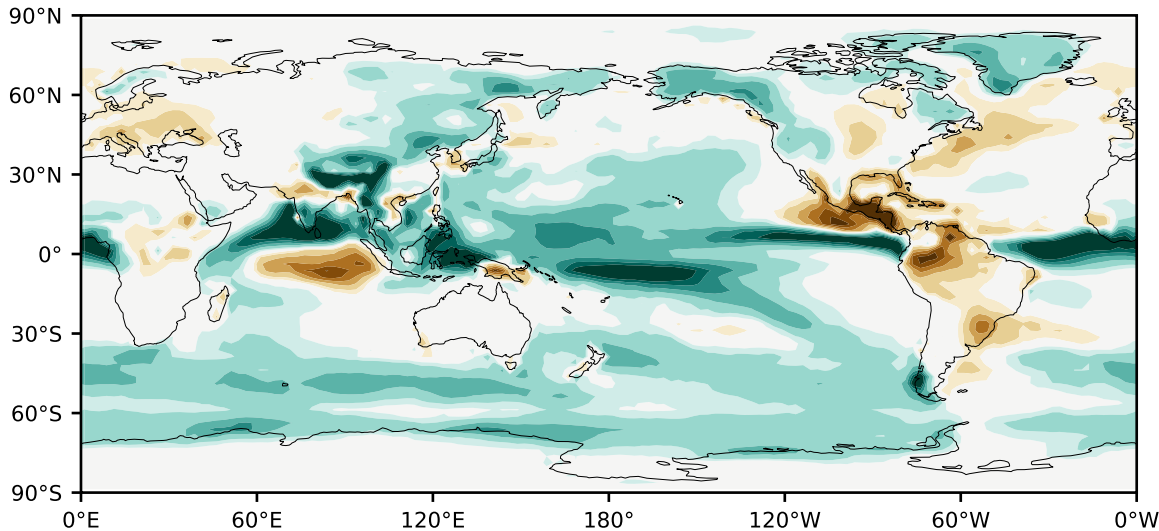

Model - Observations

Max 13.04
Mean 0.73
Min -9.43

RMSE 1.85
CORR 0.83