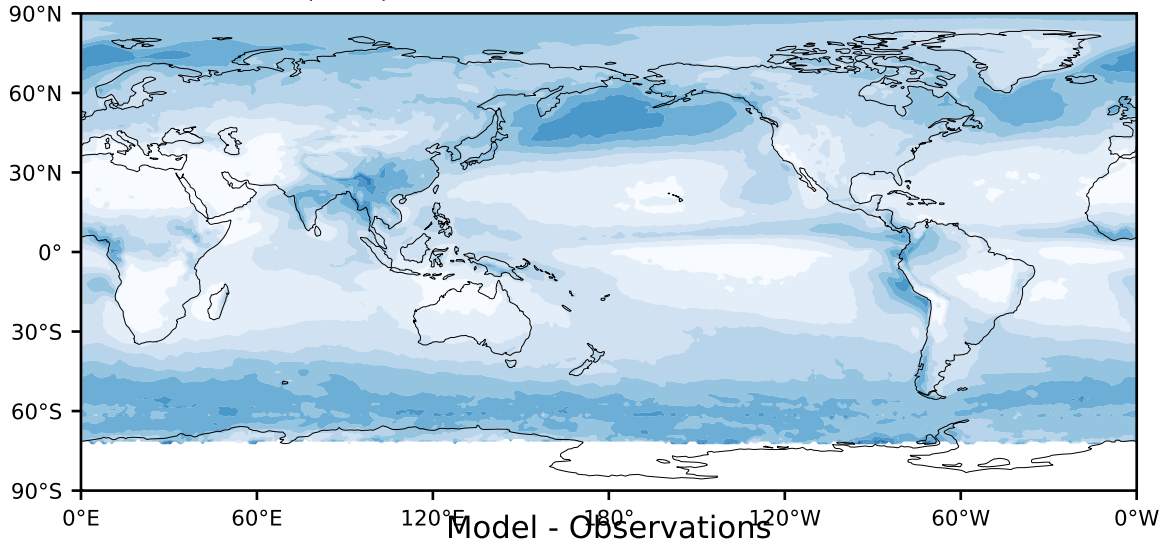

MODIS Simulator (None)

%

Max 100.00
Mean 23.40
Min 0.00

95.0
85.0
75.0
65.0
55.0
45.0
35.0
25.0
15.0
5.0